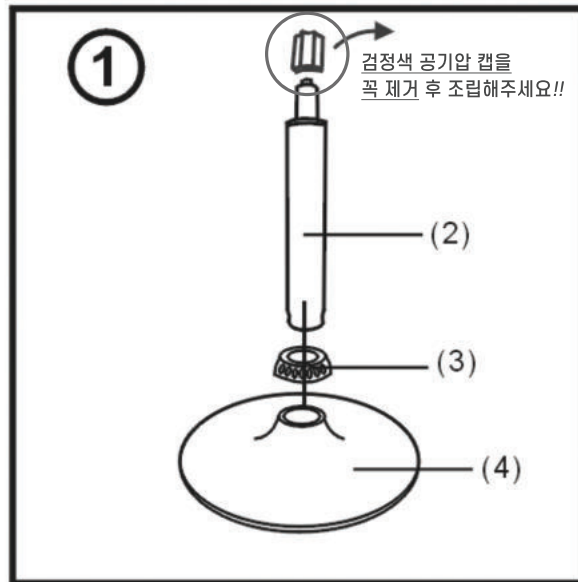

Belle Mom

ASSEMBLY INSTRUCTION

(1)X1 	(6)X4(6X15) 
(2)X1(330mm) 	(7)X1 
(3)X1 	
(4)X1 	(8)X1 
(5)X4(6X22) 	

벨르맘 회전바체어(의자)