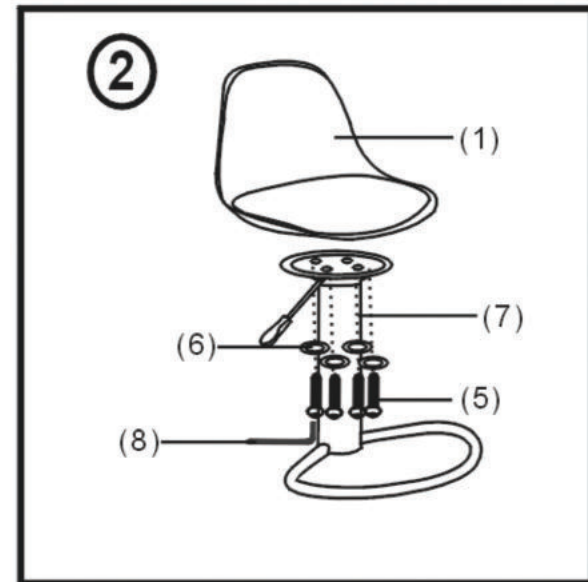

Belle Mom

ASSEMBLY INSTRUCTION

(1)X1 	(6)X4(6X15) 
(2)X1(330mm) 	(7)X1 
(3)X1 	
(4)X1 	(8)X1 
(5)X4(6X22) 	

벨르맘 회전바체어(의자)