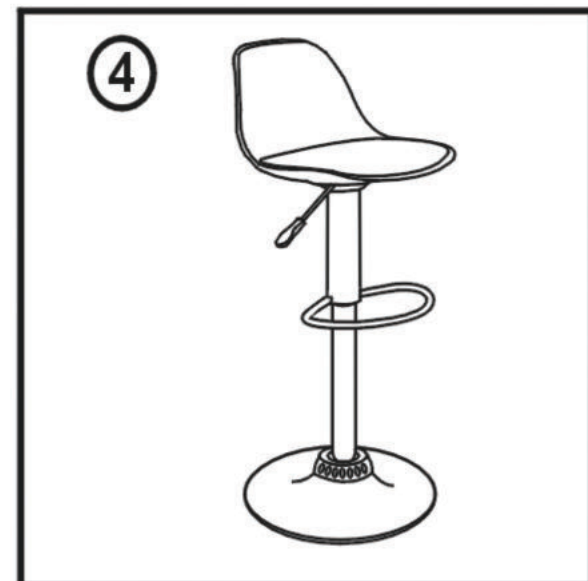

Belle Mom

ASSEMBLY INSTRUCTION

(1)X1 	(6)X4(6X15) 
(2)X1(330mm) 	(7)X1 
(3)X1 	
(4)X1 	(8)X1 
(5)X4(6X22) 	

벨르맘 회전바체어(의자)